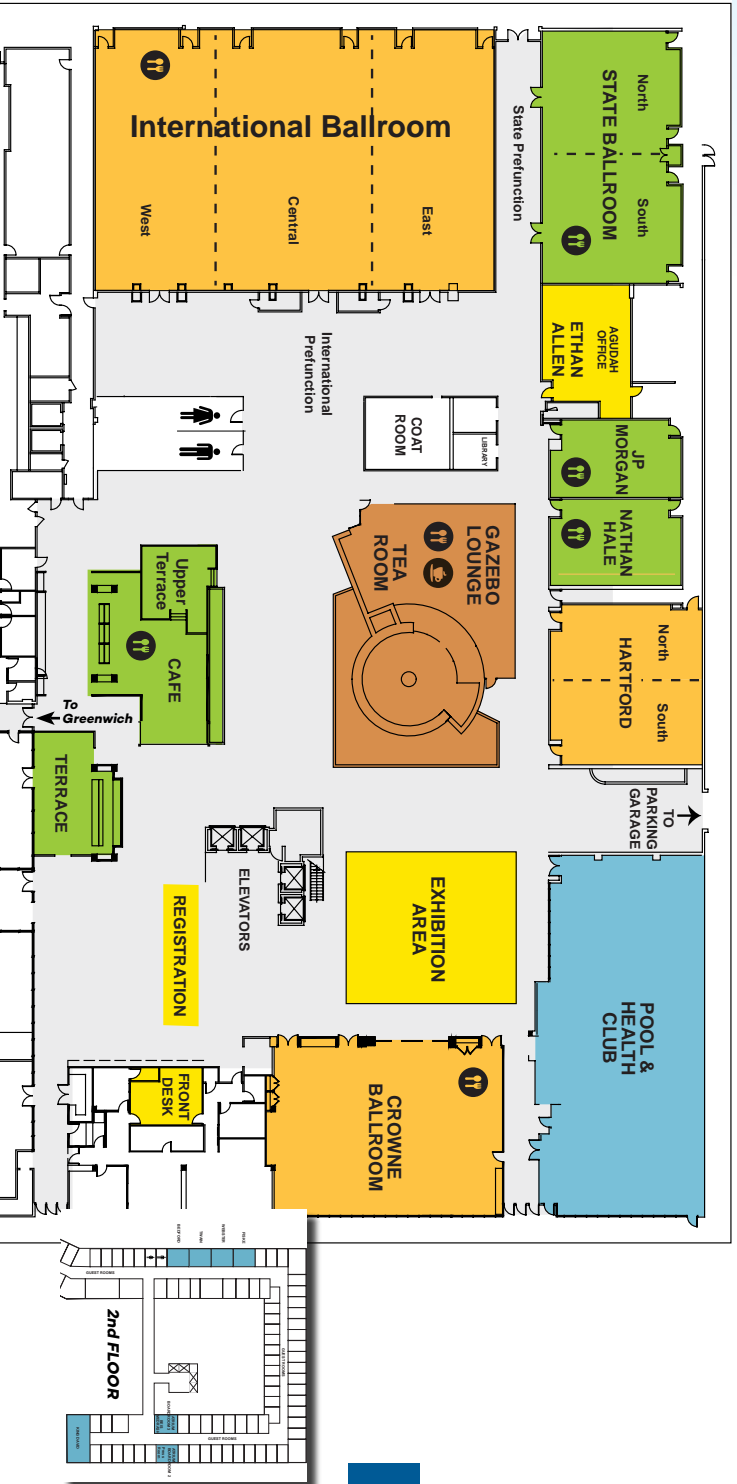

CROWNE PLAZA - STAMFORD FLOOR PLAN

CONVENTION SCHEDULE

**Hotel Floor Plan can
be found on pages
24-25**

THURSDAY AFTERNOON

-
- 4:00 PM **Check In and Registration**
FRONT DESK
-
- 4:00 PM **Tea Room / Hospitality Center Opens**
GAZEBO LOUNGE & CAFE TERRACE
-
- 4:00 PM **Mincha**
NATHAN HALE, ATRIUM BOARDROOM #3 (2ND FL)
-
- 4:00 PM **Pirchei Agudath Israel
Annual Directors' Meeting**
TWIN (2ND FLOOR)
GREETINGS
Rabbi Ephraim Levi
Director, Pirchei Agudath Israel of America
ADDRESS
Rabbi Moshe Heinemann
Rav, Agudath Israel of Baltimore
-
- 5:00 PM **Dinner**
VARIOUS DINING ROOMS: CROWNE, STATE,
CAFE, GAZEBO, JP MORGAN