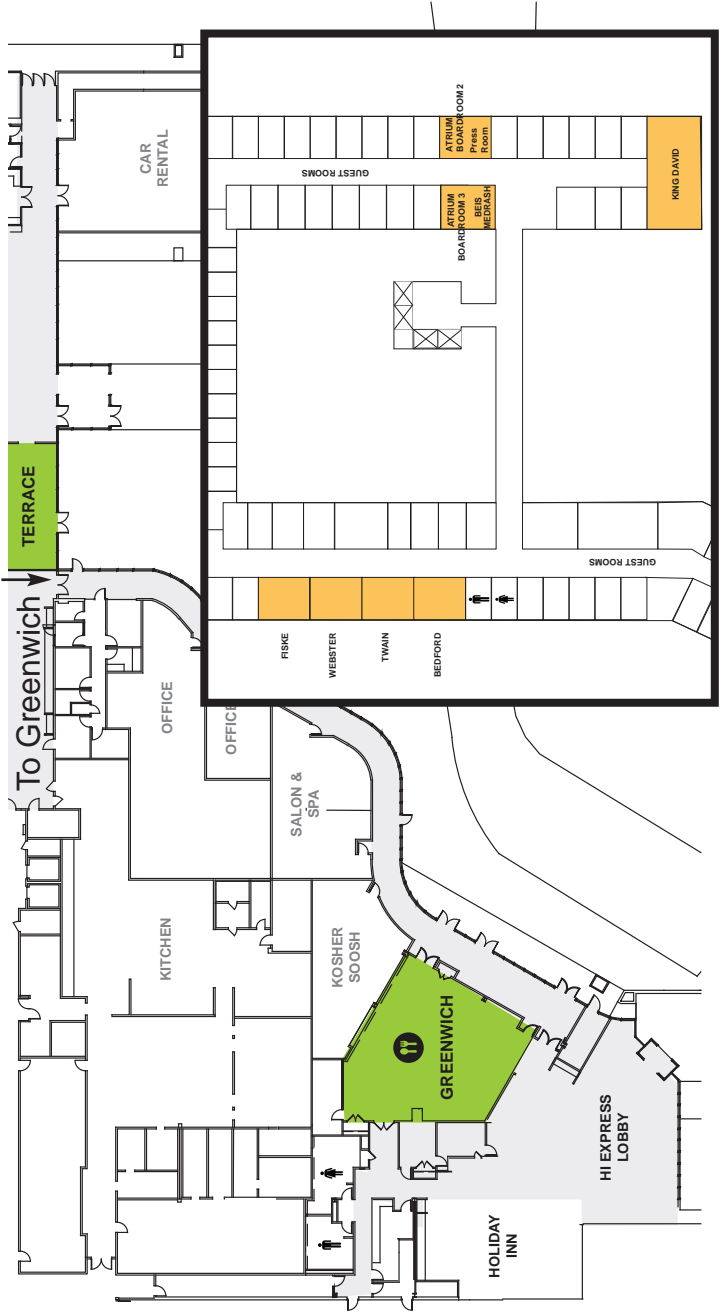

Crowne Plaza - Stamford Floor Plan