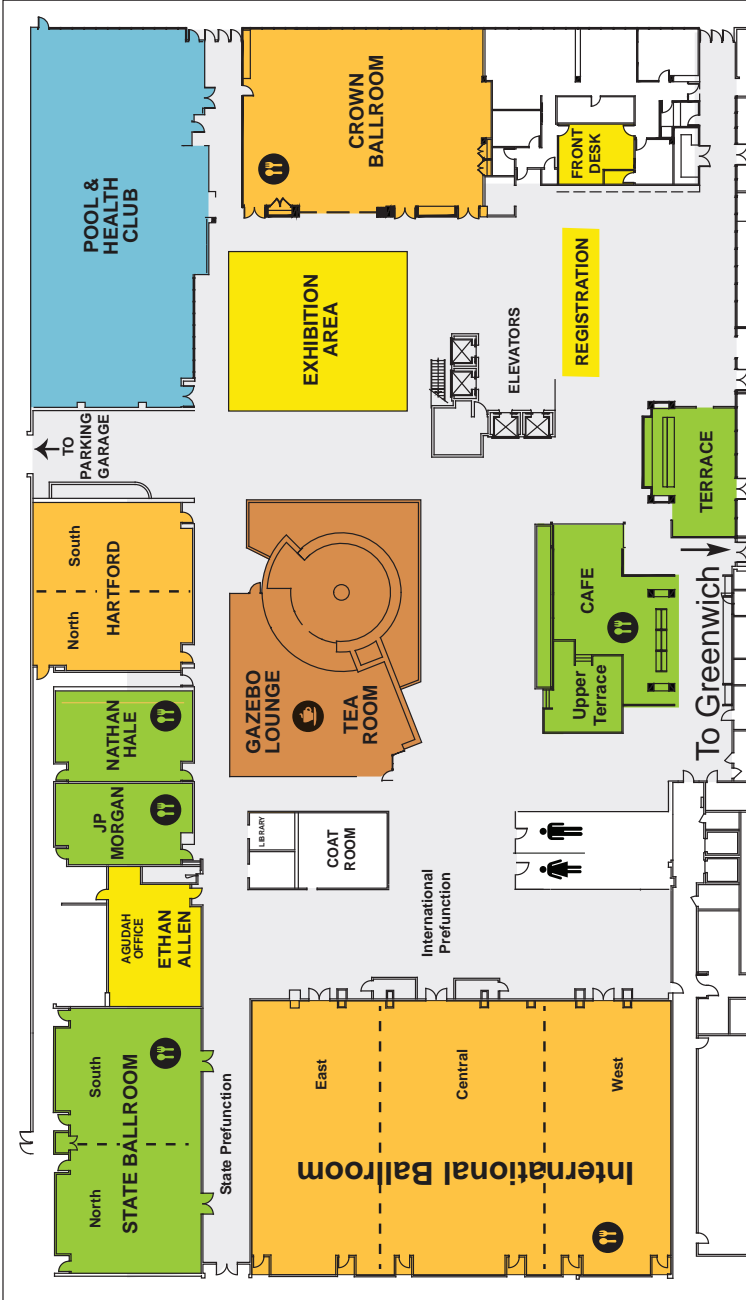

Crowne Plaza - Stamford Floor Plan